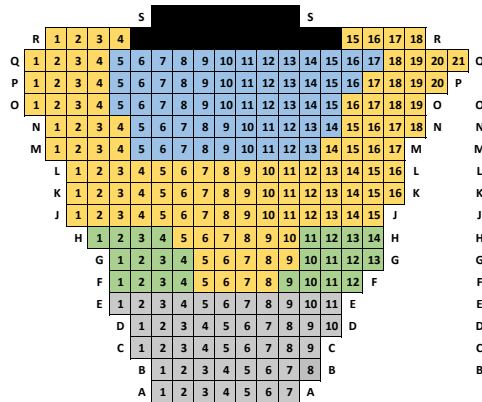

GRAND TIER 2

GRAND TIER 3

GRAND TIER 4

Color	Zone
Orange	AA
Yellow	AA
Green	B
Blue	C
Grey	D
White	E

TERRACE 2

TERRACE 3

ORCH 1

ORCH 2

ORCH 3

STAGE