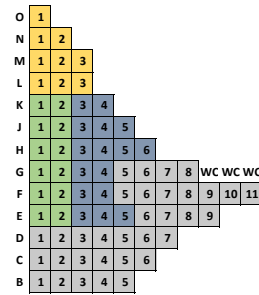

GRAND TIER 2

GRAND TIER 3

GRAND TIER 4

Color	Zone
Orange	AA
Yellow	AA
Green	B
Blue	C
Grey	D
White	E

TERRACE 2

TERRACE 3

ORCH 1

ORCH 2

ORCH 3

STAGE